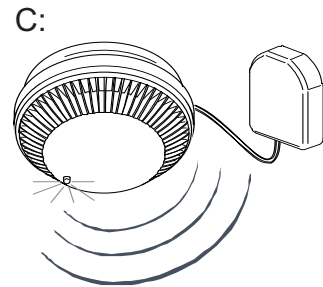

## IP43

	T=-25°C - +70°C
	T=-10°C - +60°C
	Max. 60m <sup>2</sup> , Max. h=6m

⑥ A:

⑥ B:

⑥ C:

LED Beep		OK
LED Beep		
LED Beep		
LED Beep		
LED Beep		