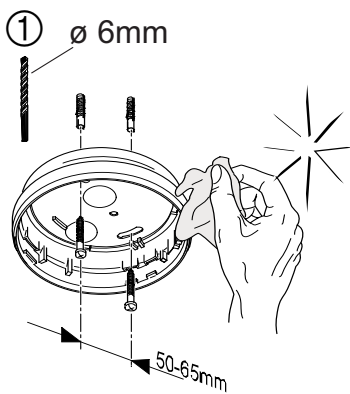

## IP43

	T=-25°C - +70°C
	T=-10°C - +60°C
	Max. 60m <sup>2</sup> , Max. h=6m

⑥ A:

⑥ B:

⑥ C:

LED Beep		OK
LED Beep		
LED Beep		
LED Beep		
LED Beep		