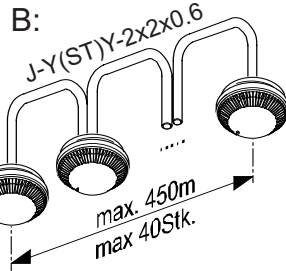

## IP43

	T=-25°C - +70°C
	T=-10°C - +60°C
	Max. 60m <sup>2</sup> , Max. h=6m

⑥ A:

⑥ B:

⑥ C:

LED Beep		OK
LED Beep		
LED Beep		
LED Beep		
LED Beep		