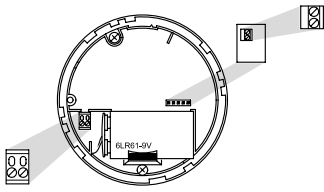

## IP43

	T=-25°C - +70°C
	T=-10°C - +60°C
	Max. 60m <sup>2</sup> , Max. h=6m

⑥ A:

⑥ B:

⑥ C:

LED Beep		OK
LED Beep		
LED Beep		
LED Beep		
LED Beep		