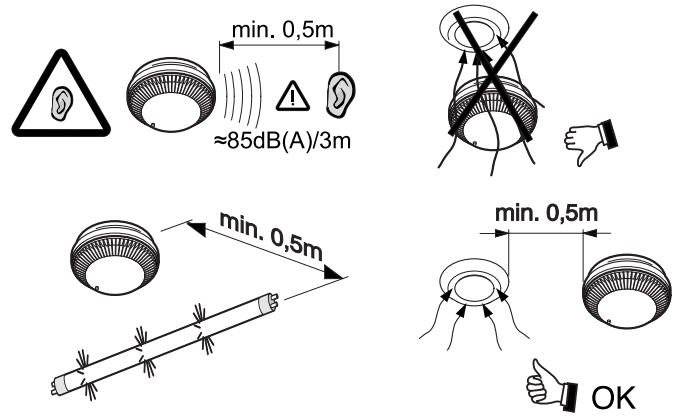

## IP43

	T=-25°C - +70°C
	T=-10°C - +60°C
	Max. 60m <sup>2</sup> , Max. h=6m

⑥ A:

⑥ B:

⑥ C:

LED Beep		OK
LED Beep		
LED Beep		
LED Beep		
LED Beep		