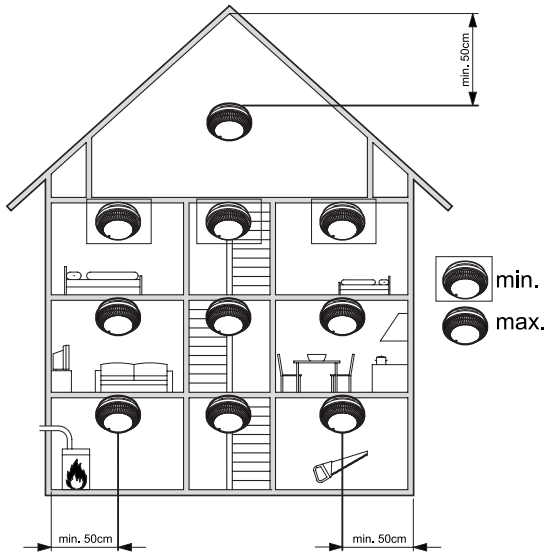

## IP43

	T=-25°C - +70°C
	T=-10°C - +60°C
	Max. 60m <sup>2</sup> , Max. h=6m

⑥ A:

⑥ B:

⑥ C:

LED Beep		OK
LED Beep		
LED Beep		
LED Beep		
LED Beep		